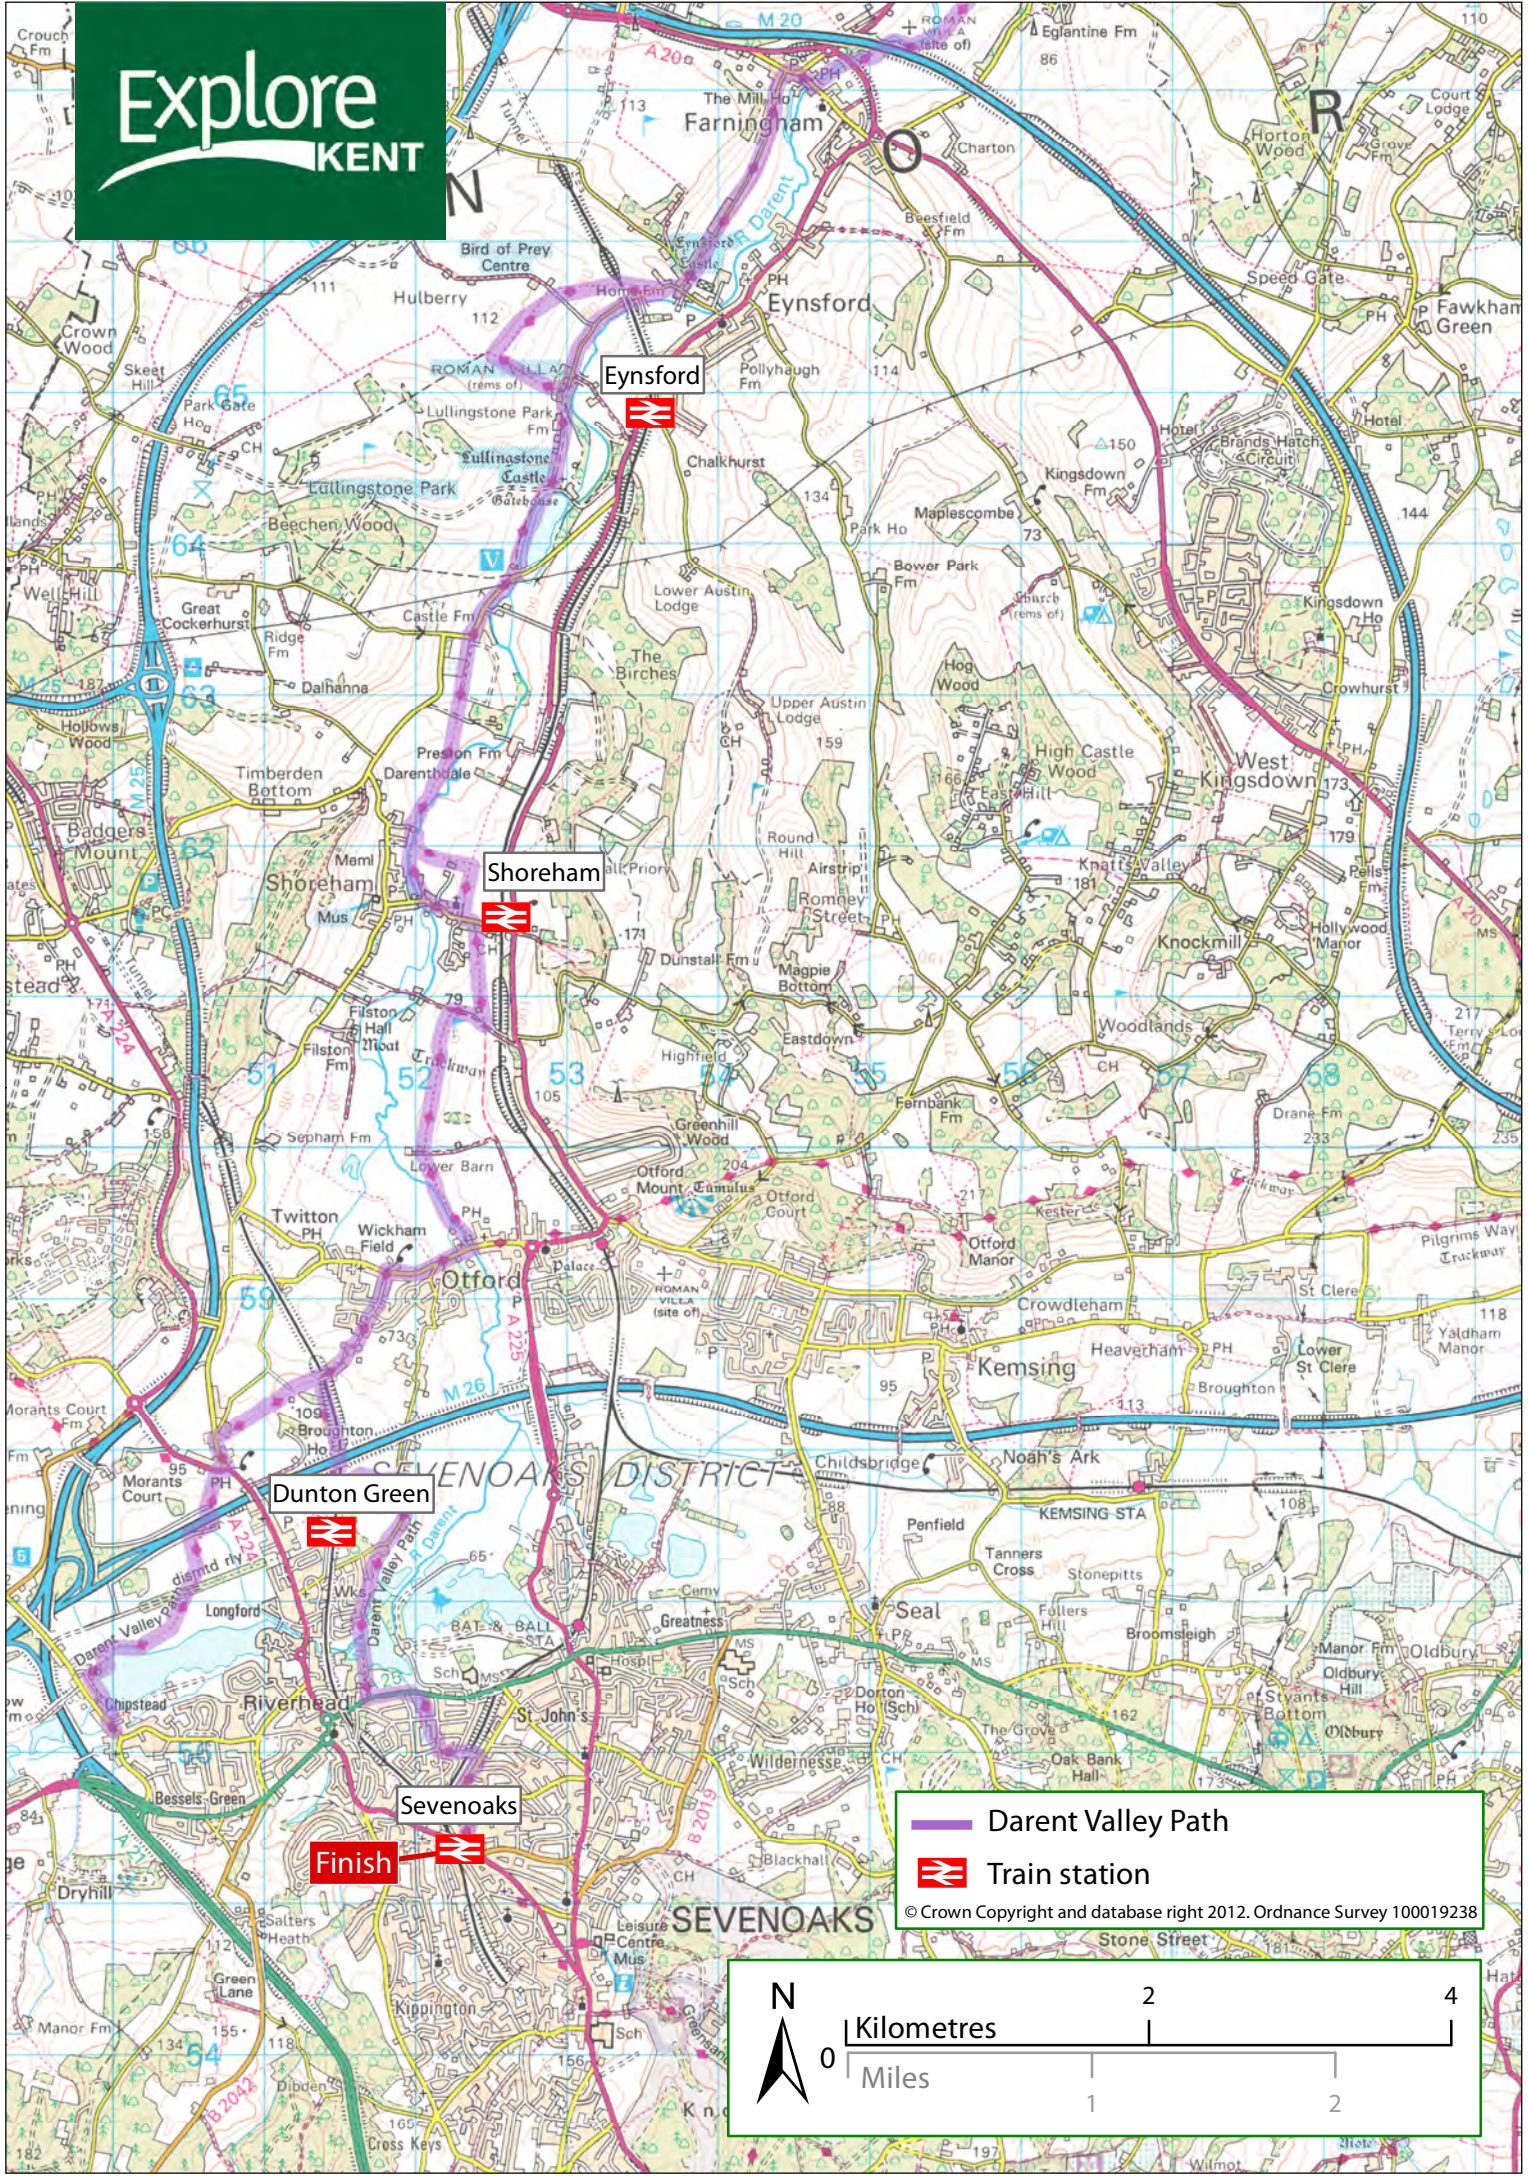

Start

Dartford

Farningham Road

Eynsford

Darent Valley Path

Train station

© Crown Copyright and database right 2012. Ordnance Survey 100019238

Kilometres

Miles

2

4

1

2

 Darent Valley Path

 Train station

© Crown Copyright and database right 2012. Ordnance Survey 100019238